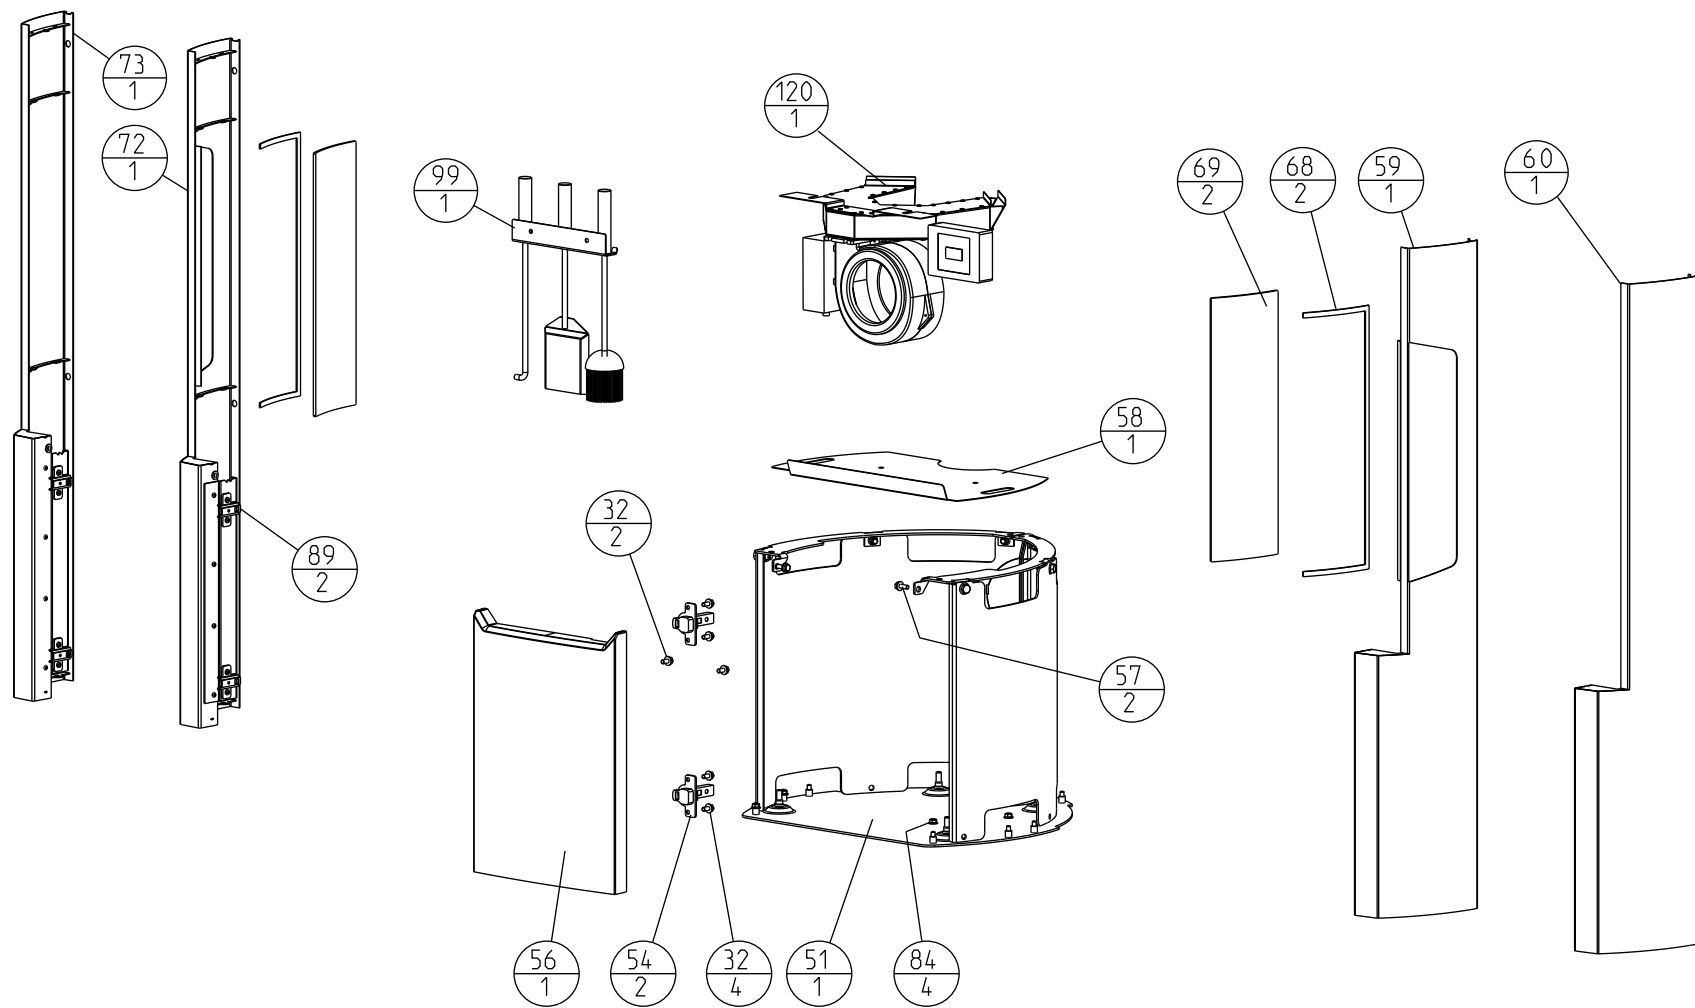

XX Position number  
YY Quantity

Exploded view Jøtul F 262 / F 263		
Jøtul AS Fredrikstad, Norway	Drawing.no: 900086-P01 Sheet: 1/3	Date: Oct. 2011

XX Position number  
YY Quantity

Exploded view Jøtul F 262 / F 263		
Jøtul AS Fredrikstad, Norway	Drawing.no: 900086-P01 Sheet: 2/3	Date: Oct. 2011

XX	Position number
YY	Quantity

**Exploded view Jøtul F 262 / F 263**

Jøtul AS Fredrikstad, Norway	Drawing.no: 900086-P01 Sheet: 3/3	Date: Oct. 2011
---------------------------------	---	--------------------