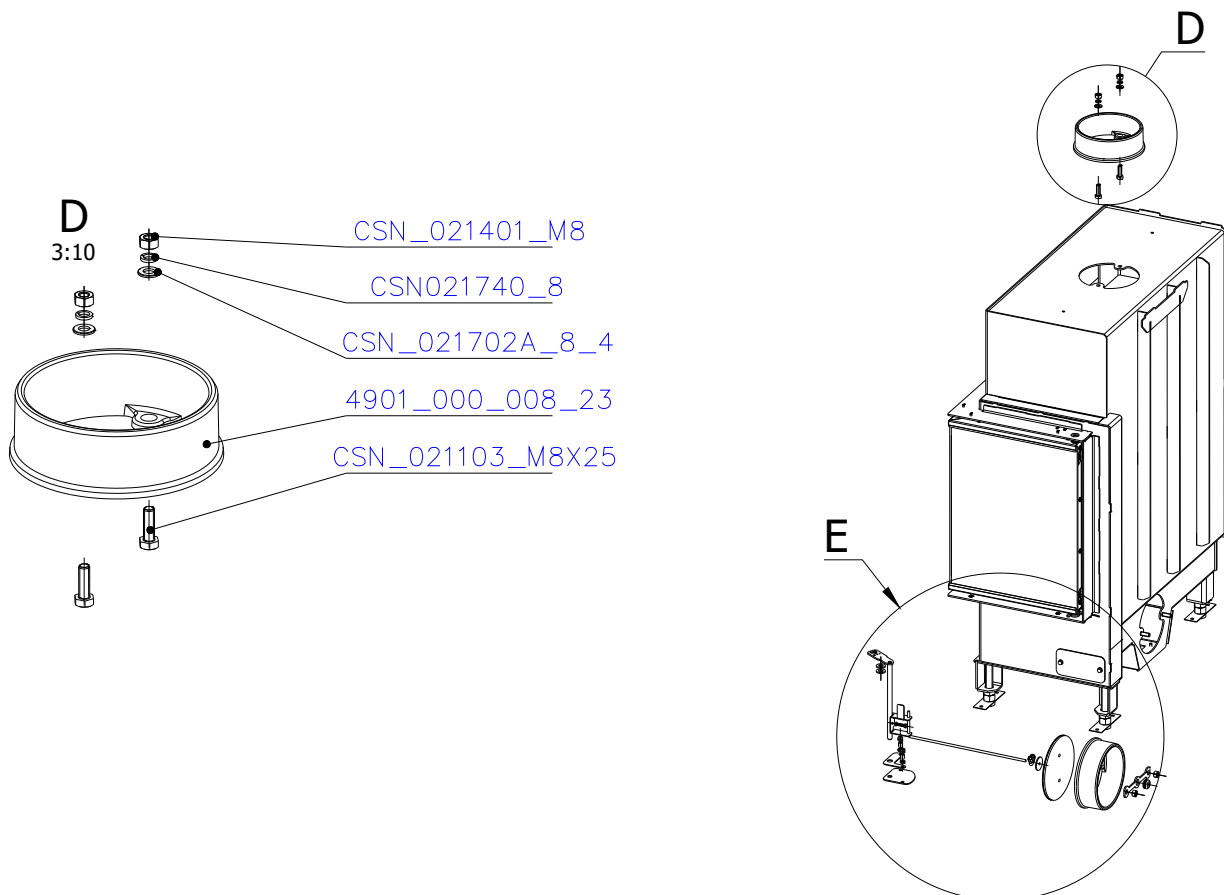

SCAN 5007 FR

SPARE PARTS

Spare parts 5007 FR

Spare part no.	Market name	Scan M3no.	Romotop no.
1	Screw assortment for SC 5000 series	12061534	-
2	Grate	50052738	174A_2000_011
3	Chamotte chamber set FR	50061498	206M_2010_001
4	Handle set	50061498	-
5	Front glass 4x677,5x402	50059034	632_999_677_402
6	Side glass 4x304x402	50052726	632_999_304_402
7	Glass sealing 15x4 mm, type 7226/5/0/0 - black	50052729	341_414_015_004
8	Door gasket diam. 12 mm, type 84204/3/0/0 - grey	50052731	341_414_012_616

SCAN 5007 FR

SPARE PARTS

SCAN 5007 FR

SPARE PARTS

SCAN 5007 FR

SPARE PARTS

206A_0000_211

174T_2000_041

3

2

174A_0000_171

D7500DM5X8_BL_VZ

1

SCAN 5007 FR

SPARE PARTS

BN_11252_M6X20

SCAN 5007 FR

SPARE PARTS

SCAN 5007 FR

SPARE PARTS