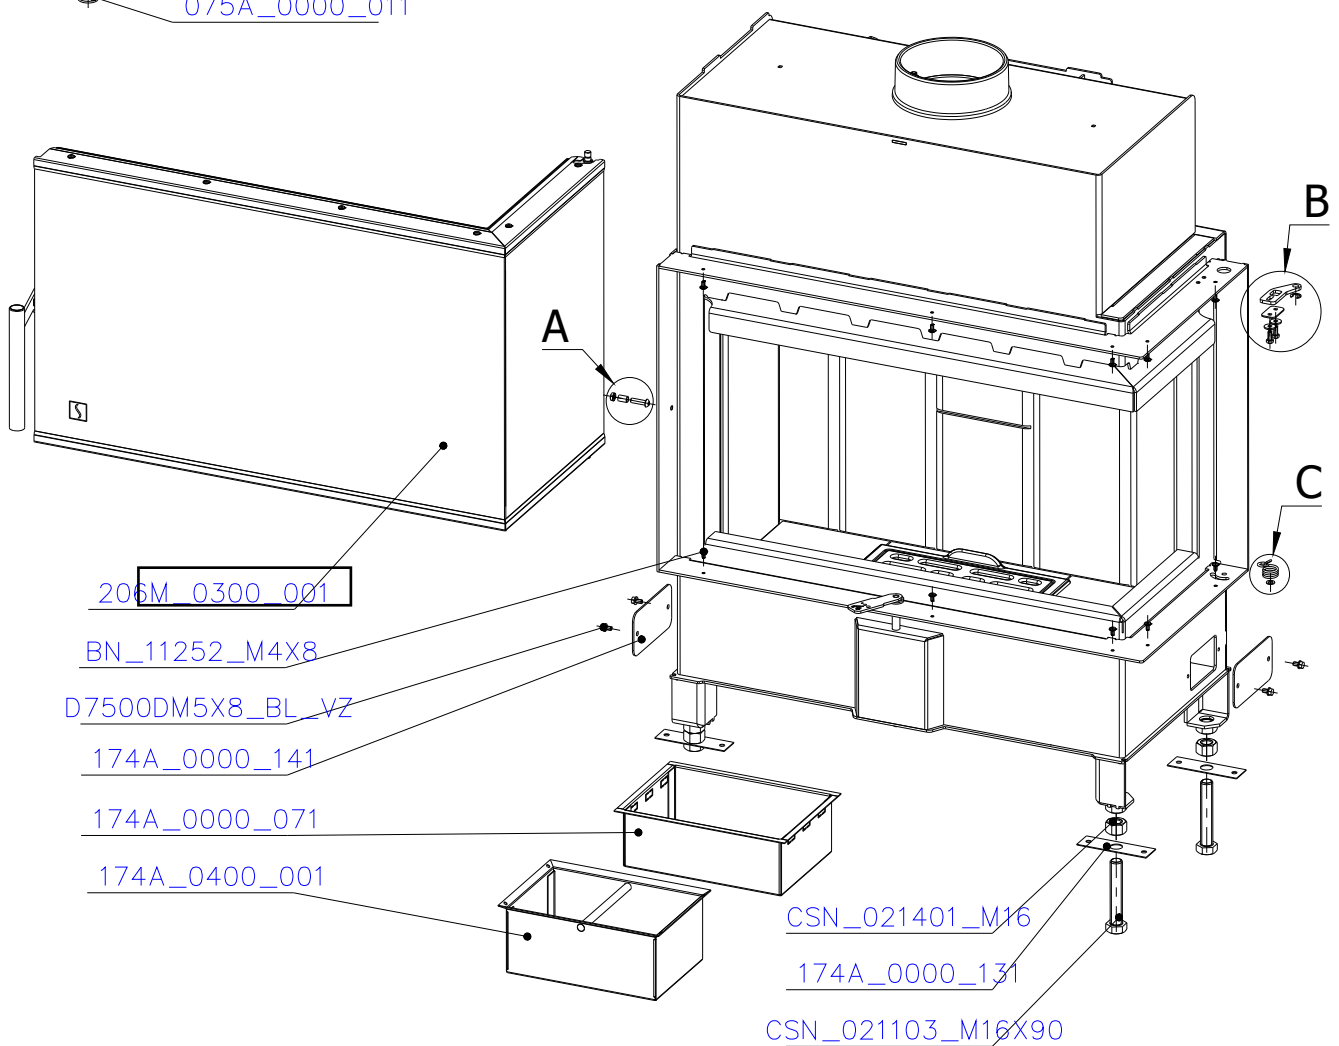

SCAN 5007 FR

SPARE PARTS

Spare parts 5007 FR

Spare part no.	Market name	Scan M3no.	Romotop no.
1	Screw assortment for SC 5000 series	12061534	-
2	Grate	50052738	174A_2000_011
3	Chamotte chamber set FR	50061498	206M_2010_001
4	Handle set	50061498	-
5	Front glass 4x677,5x402	50059034	632_999_677_402
6	Side glass 4x304x402	50052726	632_999_304_402
7	Glass sealing 15x4 mm, type 7226/5/0/0 - black	50052729	341_414_015_004
8	Door gasket diam. 12 mm, type 84204/3/0/0 - grey	50052731	341_414_012_616

SCAN 5007 FR

SPARE PARTS

SCAN 5007 FR

SPARE PARTS

SCAN 5007 FR

SPARE PARTS

206A_0000_211

174T_2000_041

3

2

174A_0000_171

D7500DM5X8_BL_VZ

1

SCAN 5007 FR

SPARE PARTS

BN_11252_M6X20