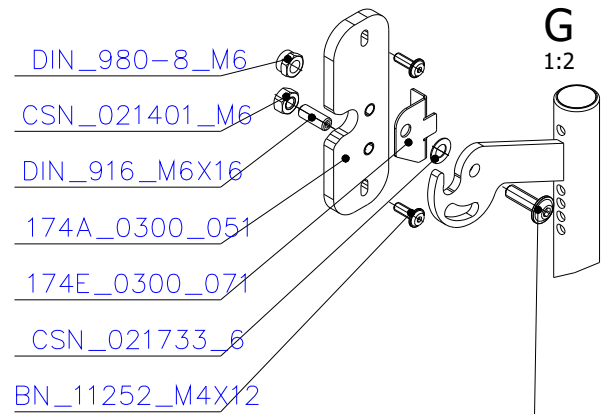

SCAN 5007 FR

SPARE PARTS

Spare parts 5007 FR

Spare part no.	Market name	Scan M3no.	Romotop no.
1	Screw assortment for SC 5000 series	12061534	-
2	Grate	50052738	174A_2000_011
3	Chamotte chamber set FR	50061498	206M_2010_001
4	Handle set	50061498	-
5	Front glass 4x677,5x402	50059034	632_999_677_402
6	Side glass 4x304x402	50052726	632_999_304_402
7	Glass sealing 15x4 mm, type 7226/5/0/0 - black	50052729	341_414_015_004
8	Door gasket diam. 12 mm, type 84204/3/0/0 - grey	50052731	341_414_012_616

SCAN 5007 FR

SPARE PARTS

SCAN 5007 FR

SPARE PARTS

SCAN 5007 FR

SPARE PARTS

206A_0000_211

174T_2000_041

3

2

174A_0000_171

D7500DM5X8_BL_VZ

1

SCAN 5007 FR

SPARE PARTS

BN_11252_M6X20