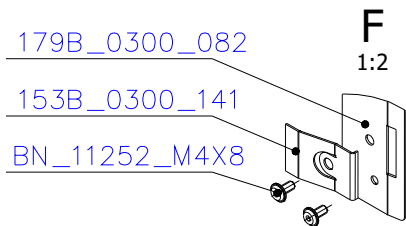

SCAN 5007 FR

SPARE PARTS

Spare parts 5007 FR

Spare part no.	Market name	Scan M3no.	Romotop no.
1	Screw assortment for SC 5000 series	12061534	-
2	Grate	50052738	174A_2000_011
3	Chamotte chamber set FR	50061498	206M_2010_001
4	Handle set	50061498	-
5	Front glass 4x677,5x402	50059034	632_999_677_402
6	Side glass 4x304x402	50052726	632_999_304_402
7	Glass sealing 15x4 mm, type 7226/5/0/0 - black	50052729	341_414_015_004
8	Door gasket diam. 12 mm, type 84204/3/0/0 - grey	50052731	341_414_012_616

SCAN 5007 FR

SPARE PARTS

SCAN 5007 FR

SPARE PARTS

SCAN 5007 FR

SPARE PARTS

206A_0000_211

174T_2000_041

3

2

174A_0000_171

D7500DM5X8_BL_VZ

1

SCAN 5007 FR

SPARE PARTS

BN_11252_M6X20