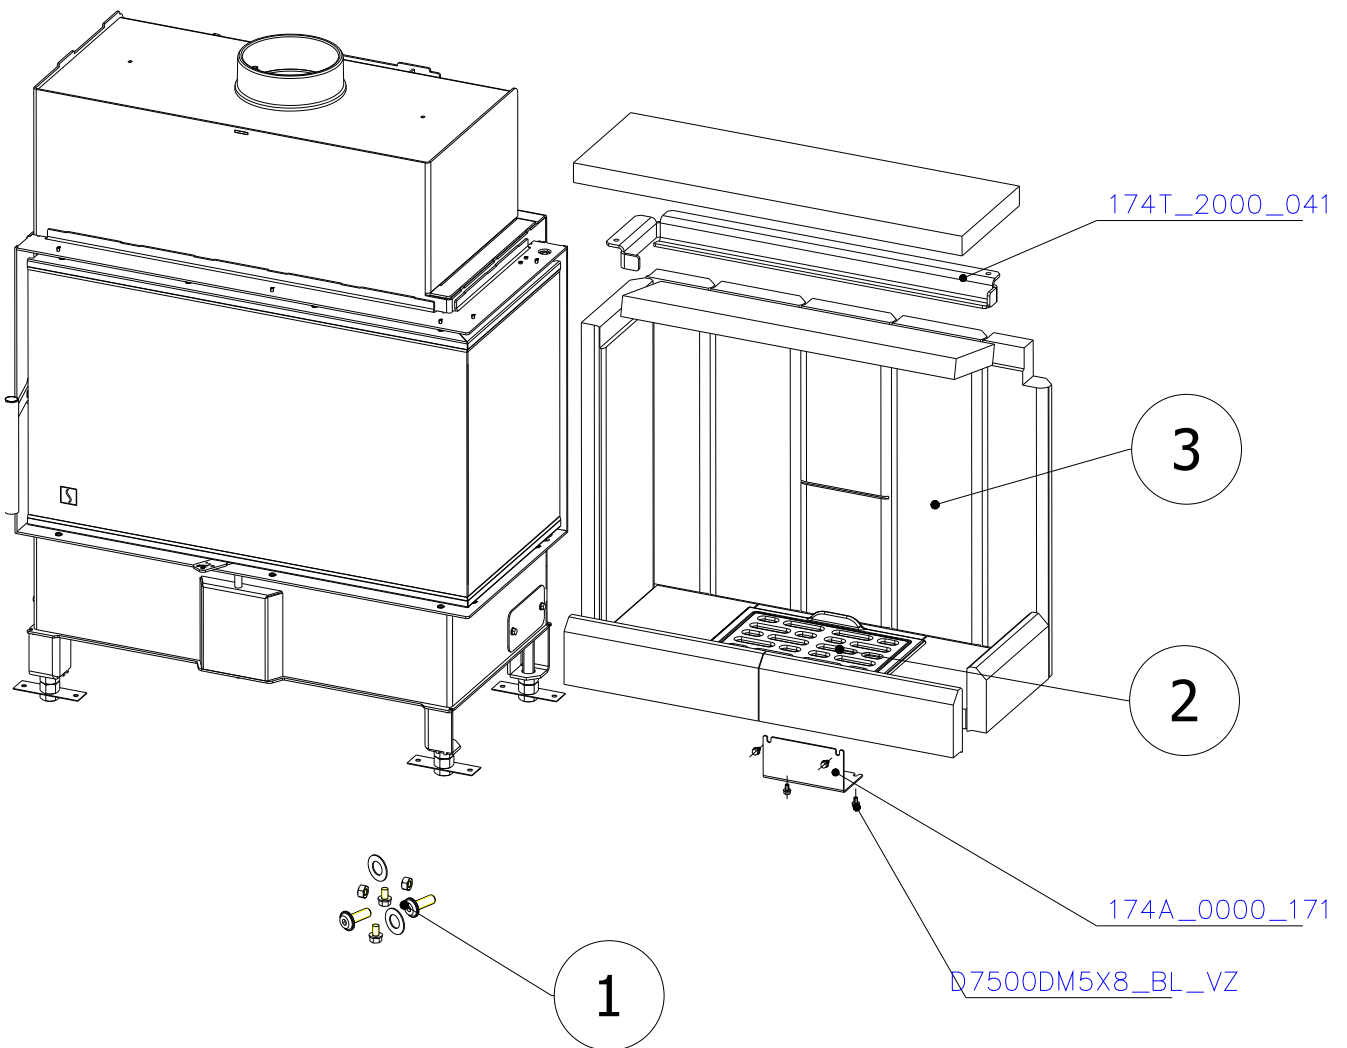

SCAN 5007 FR

SPARE PARTS

Spare parts 5007 FR

Spare part no.	Market name	Scan M3no.	Romotop no.
1	Screw assortment for SC 5000 series	12061534	-
2	Grate	50052738	174A_2000_011
3	Chamotte chamber set FR	50061498	206M_2010_001
4	Handle set	50061498	-
5	Front glass 4x677,5x402	50059034	632_999_677_402
6	Side glass 4x304x402	50052726	632_999_304_402
7	Glass sealing 15x4 mm, type 7226/5/0/0 - black	50052729	341_414_015_004
8	Door gasket diam. 12 mm, type 84204/3/0/0 - grey	50052731	341_414_012_616

SCAN 5007 FR

SPARE PARTS

SCAN 5007 FR

SPARE PARTS

SCAN 5007 FR

SPARE PARTS

206A_0000_211

174T_2000_041

3

2

174A_0000_171

D7500DM5X8_BL_VZ

1

SCAN 5007 FR

SPARE PARTS

BN_11252_M6X20