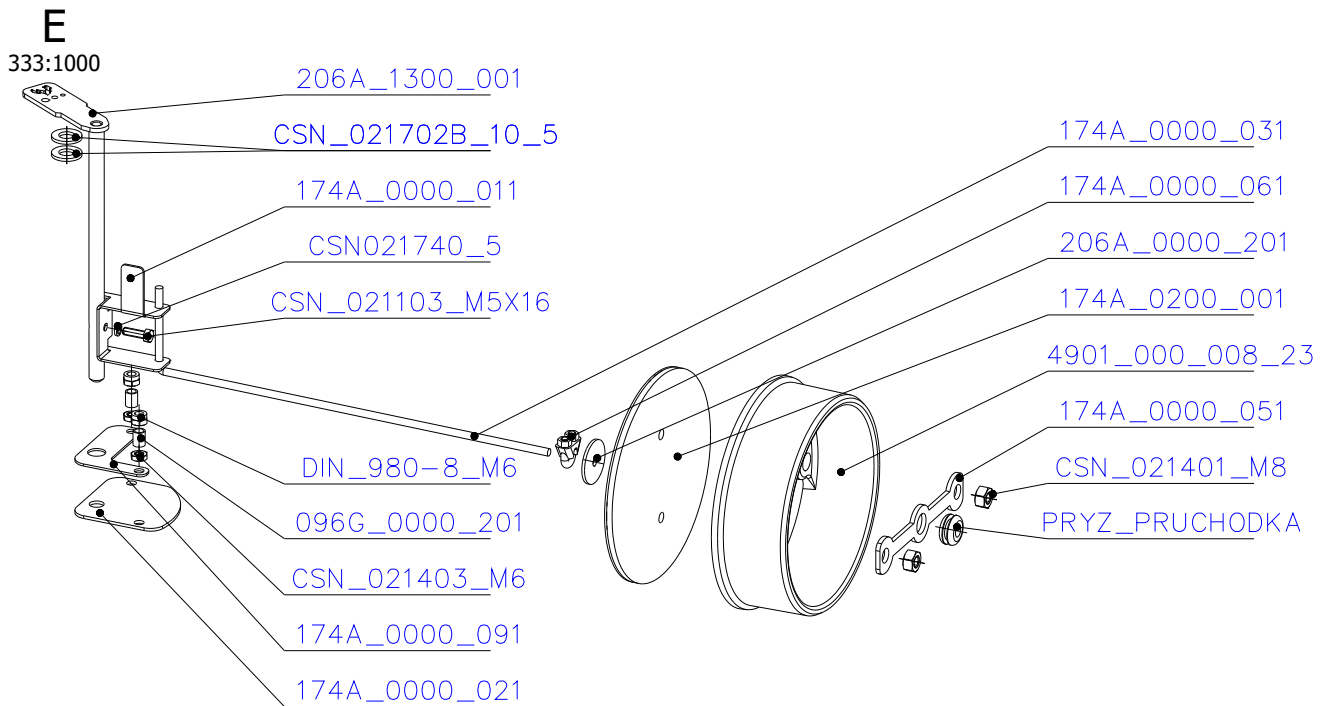

SCAN 5007 FR

SPARE PARTS

Spare parts 5007 FR

Spare part no.	Market name	Scan M3no.	Romotop no.
1	Screw assortment for SC 5000 series	12061534	-
2	Grate	50052738	174A_2000_011
3	Chamotte chamber set FR	50061498	206M_2010_001
4	Handle set	50061498	-
5	Front glass 4x677,5x402	50059034	632_999_677_402
6	Side glass 4x304x402	50052726	632_999_304_402
7	Glass sealing 15x4 mm, type 7226/5/0/0 - black	50052729	341_414_015_004
8	Door gasket diam. 12 mm, type 84204/3/0/0 - grey	50052731	341_414_012_616

SCAN 5007 FR

SPARE PARTS

SCAN 5007 FR

SPARE PARTS

SCAN 5007 FR

SPARE PARTS

206A_0000_211

174T_2000_041

3

2

174A_0000_171

D7500DM5X8_BL_VZ

1

SCAN 5007 FR

SPARE PARTS

BN_11252_M6X20

SCAN 5007 FR

SPARE PARTS

SCAN 5007 FR

SPARE PARTS