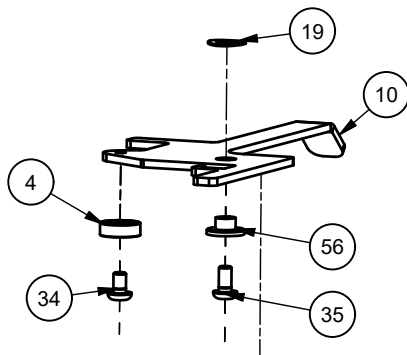

Spare parts: Scan 84, Classic maxi

Date: 29-06-2022	Constructed /Changed by: rin/sr
Drawing number: 90184104	

SCAN A/S
DK-5492 Vissenbjerg©