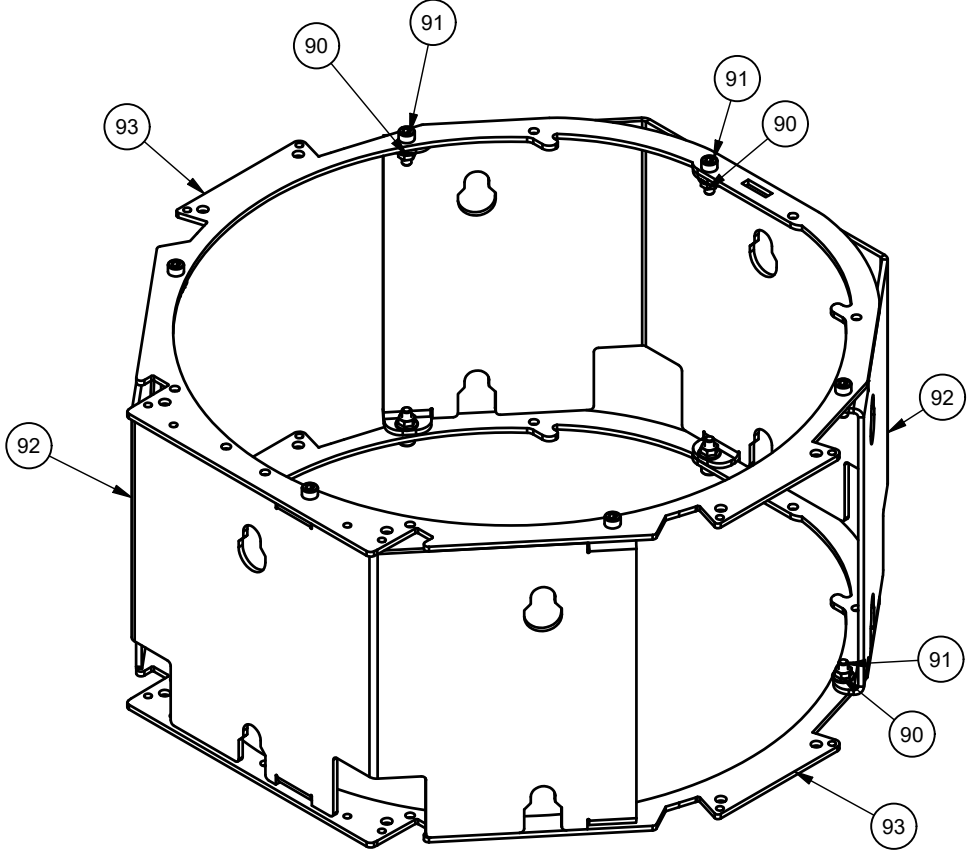

Spare parts: Scan 84, Classic maxi

Date: 29-06-2022	Constructed /Changed by: rin/sr
Drawing number: 90184104	

SCAN A/S
DK-5492 Vissenbjerg©

Spare parts: Scan 84, Classic maxi

Date: 29-06-2022	Constructed /Changed by: rin/sr
Drawing number: 90184104	