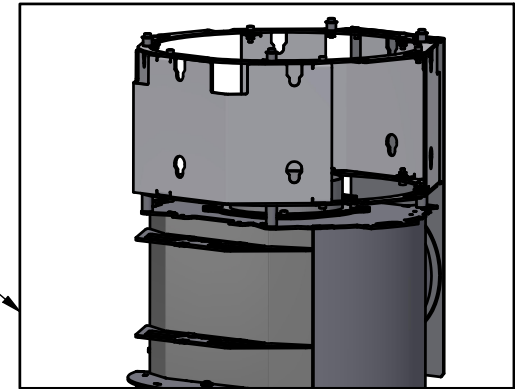

Page 3

Page 4

Page 5

Page 6

Page 7

Date: 29-06-2022	Constructed /Changed by: rin/sr	SCAN A/S DK-5492 Vissenbjerg©
Drawing number: 90184104