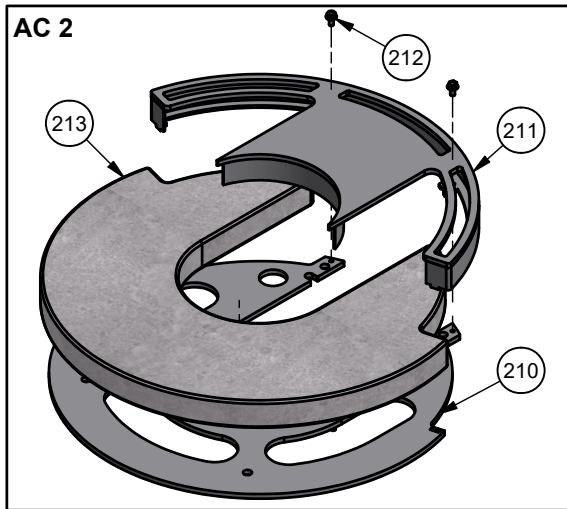

Date: 29-06-2022	Constructed /Changed by: rin/sr	SCAN A/S DK-5492 Vissenbjerg©
Drawing number: 90184104