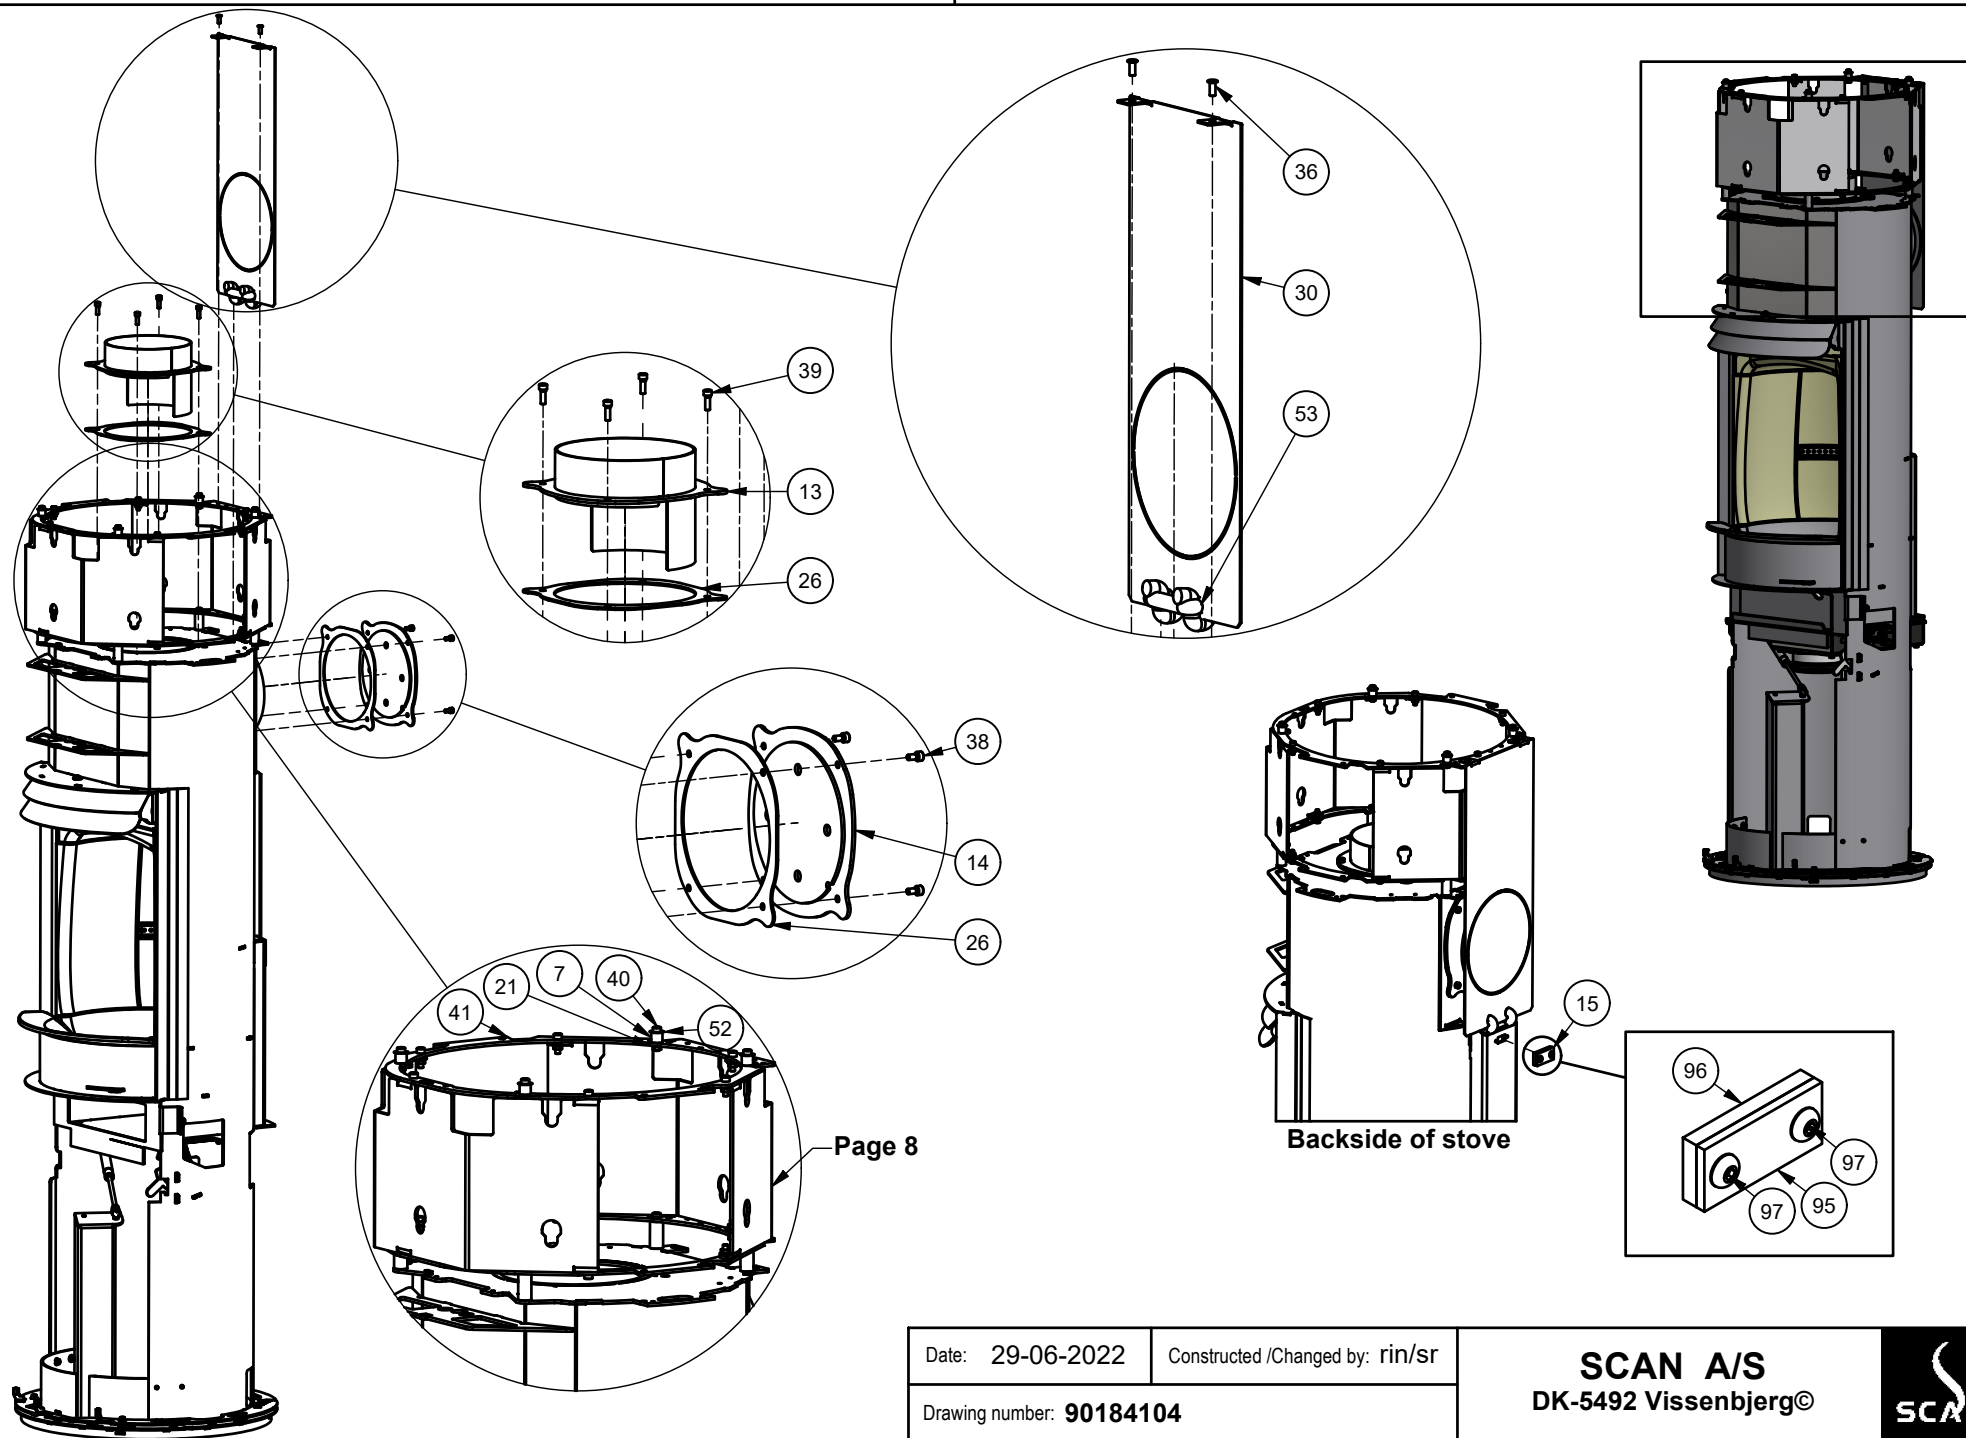

SCAN A/S
DK-5492 Vissenbjerg©

Spare parts: Scan 84, Classic maxi

Date: 29-06-2022	Constructed /Changed by: rin/sr
Drawing number: 90184104	

SCAN A/S
DK-5492 Vissenbjerg©

Spare parts: Scan 84, Classic maxi