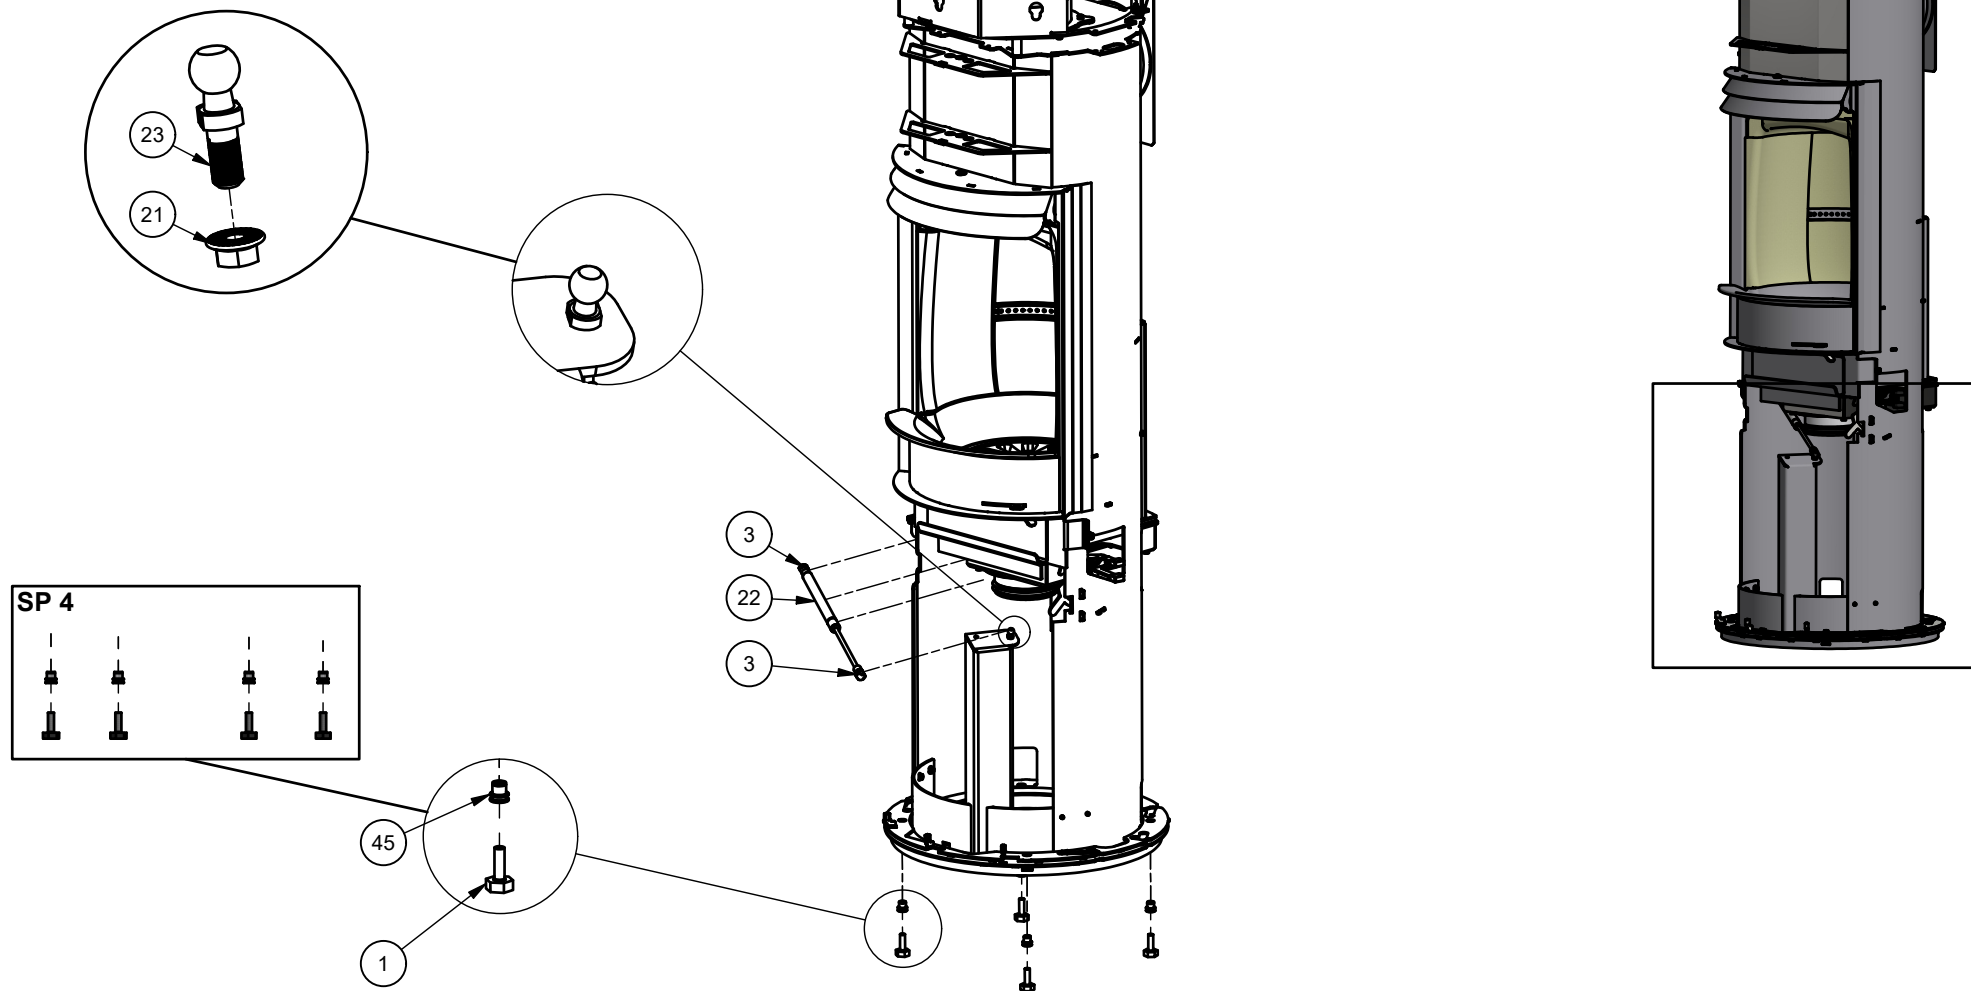

Spare parts: Scan 84, Classic maxi

Date: 29-06-2022	Constructed /Changed by: rin/sr
Drawing number: 90184104	

SCAN A/S
DK-5492 Vissenbjerg©