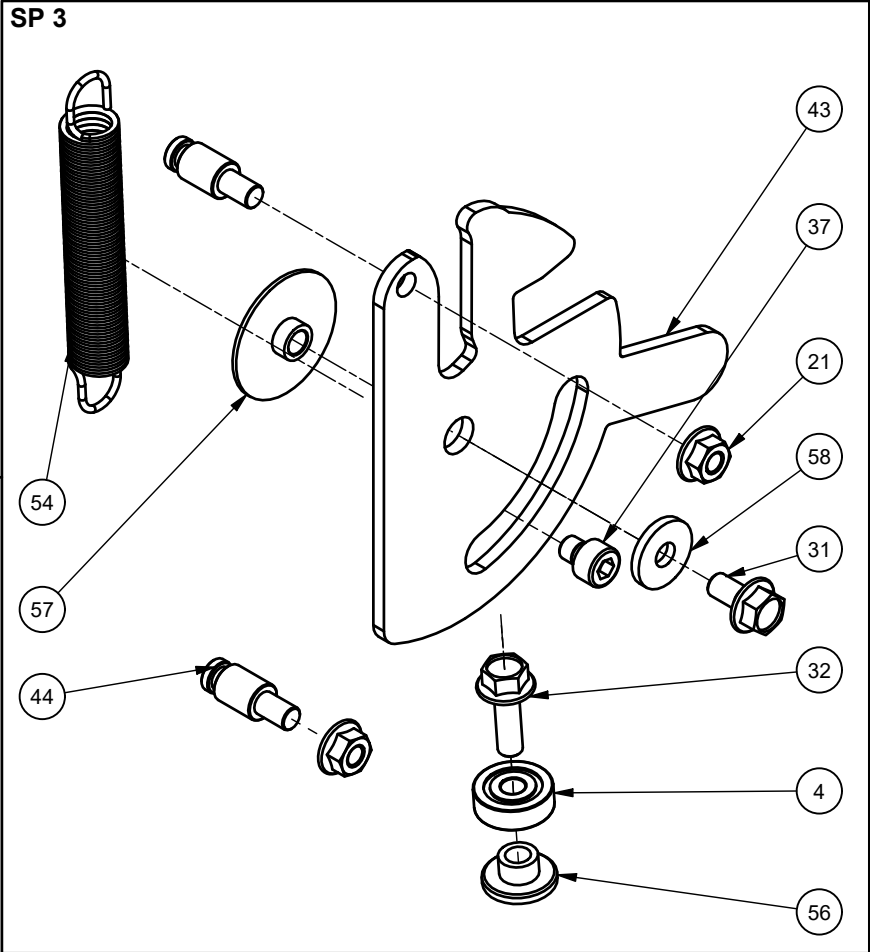

Spare parts: Scan 84, Classic maxi

Date: 29-06-2022	Constructed /Changed by: rin/sr
Drawing number: 90184104	

SCAN A/S
DK-5492 Vissenbjerg©