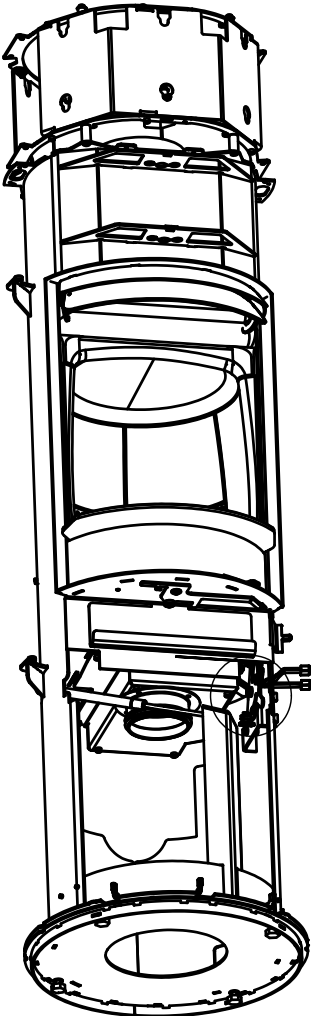

Drawing number: 90184104

SCAN A/S
DK-5492 Vissenbjerg©

Page 4

Page 3

Page 4

Page 5

Page 6

Page 7

Date: 29-06-2022	Constructed /Changed by: rin/sr	SCAN A/S DK-5492 Vissenbjerg©
Drawing number: 90184104		

Spare parts: Scan 84, Classic maxi

Date: 29-06-2022	Constructed /Changed by: rin/sr
Drawing number: 90184104	

SCAN A/S
DK-5492 Vissenbjerg©

Spare parts: Scan 84, Classic maxi

Date: 29-06-2022	Constructed /Changed by: rin/sr
Drawing number: 90184104	

SCAN A/S
DK-5492 Vissenbjerg©

Spare parts: Scan 84, Classic maxi

Date: 29-06-2022	Constructed /Changed by: rin/sr
Drawing number: 90184104	

SCAN A/S
DK-5492 Vissenbjerg©

Spare parts: Scan 84, Classic maxi

Date: 29-06-2022	Constructed /Changed by: rin/sr	SCAN A/S DK-5492 Vissenbjerg©
Drawing number: 90184104		