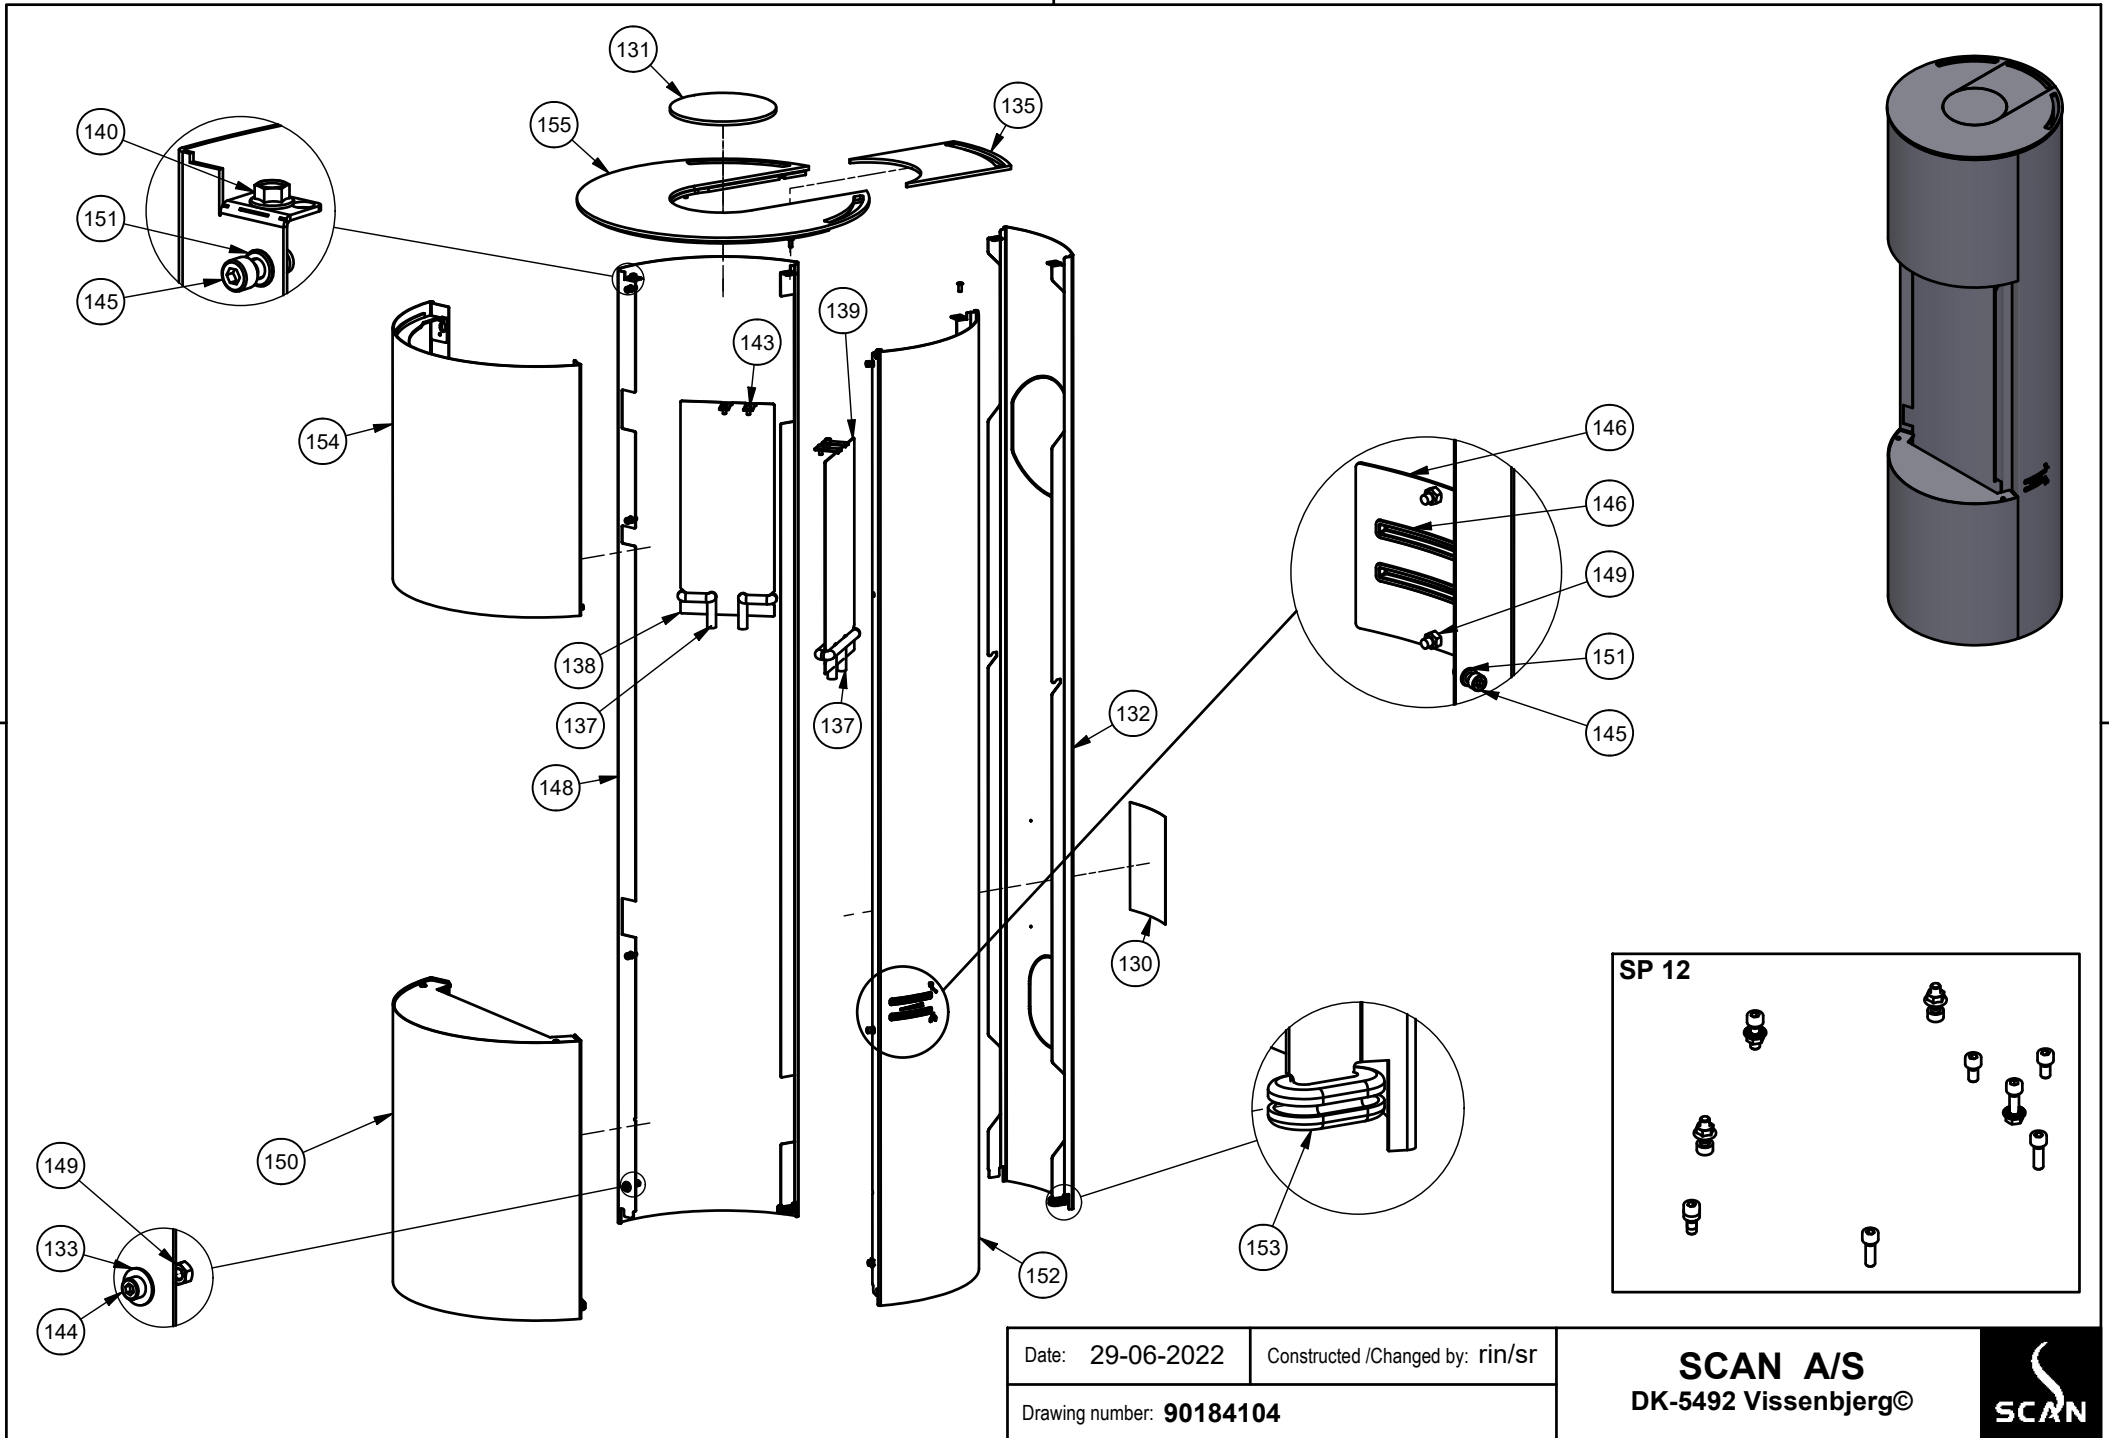

Spare parts: Scan 84, Classic maxi

Date: 29-06-2022   Constructed /Changed by: rin/sr
Drawing number: 90184104

SCAN A/S
DK-5492 Vissenbjerg®