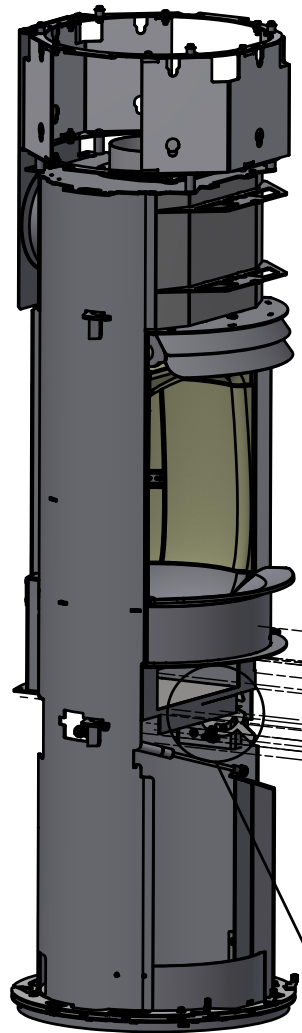

Spare parts: Scan 84, Classic maxi

Korpus Page: 2-8

Mantle Page: 10

Modern door Page: 9

Accessories

Page: 11-12

Date: 29-06-2022

Constructed /Changed by: rin/sr

Drawing number: 90184104

SCAN A/S
DK-5492 Vissenbjerg©

Page 4

Page 3

Page 4

Page 5

Page 6

Page 7

Date: 29-06-2022	Constructed /Changed by: rin/sr	SCAN A/S DK-5492 Vissenbjerg©
Drawing number: 90184104		

Spare parts: Scan 84, Classic maxi

Date: 29-06-2022	Constructed /Changed by: rin/sr
Drawing number: 90184104	

SCAN A/S
DK-5492 Vissenbjerg©

Spare parts: Scan 84, Classic maxi

Date: 29-06-2022	Constructed /Changed by: rin/sr
Drawing number: 90184104	

SCAN A/S
DK-5492 Vissenbjerg©

Spare parts: Scan 84, Classic maxi