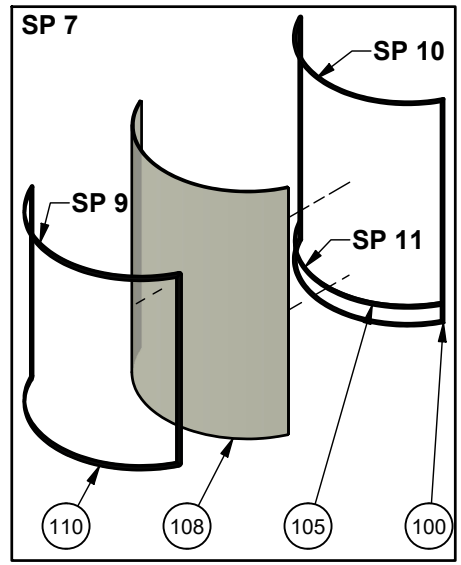

Spare parts: Scan 84, Classic maxi

SP 5

Date: 29-06-2022	Constructed /Changed by: rin/sr	SCAN A/S DK-5492 Vissenbjerg©	
Drawing number: 90184104