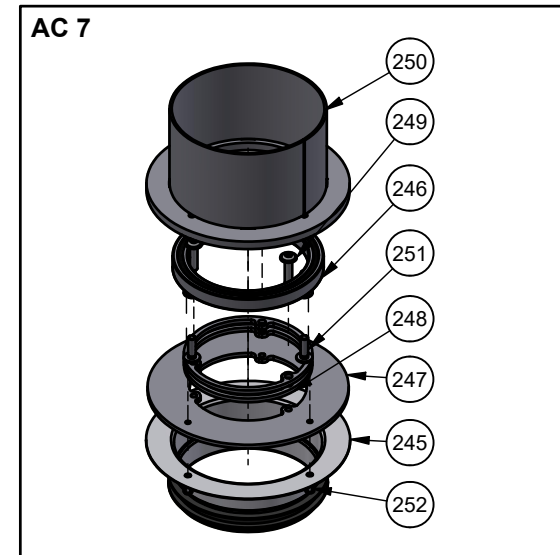

Date: 29-06-2022	Constructed /Changed by: rin/sr	SCAN A/S DK-5492 Vissenbjerg©
Drawing number: 90184104