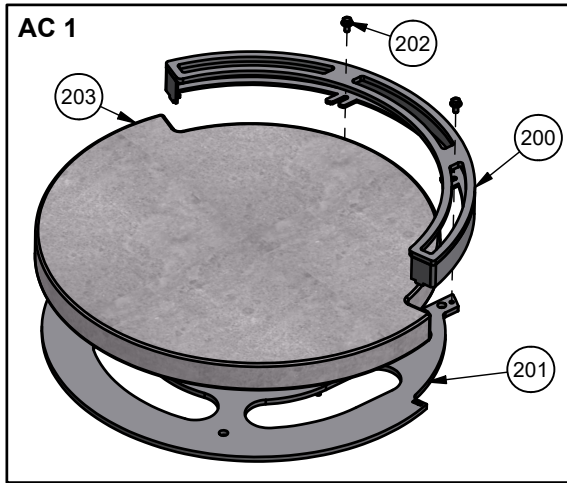

Date: 29-06-2022	Constructed /Changed by: rin/sr	SCAN A/S DK-5492 Vissenbjerg©
Drawing number: 90184104