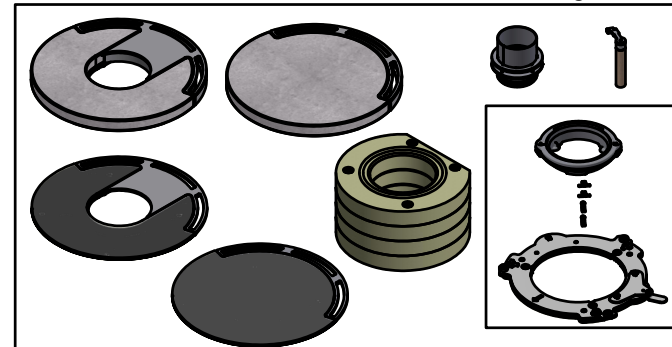

Spare parts: Scan 84, Classic maxi

Korpus Page: 2-8

Mantle Page: 10

Modern door Page: 9

Accessories

Page: 11-12

Date: 29-06-2022

Constructed /Changed by: rin/sr