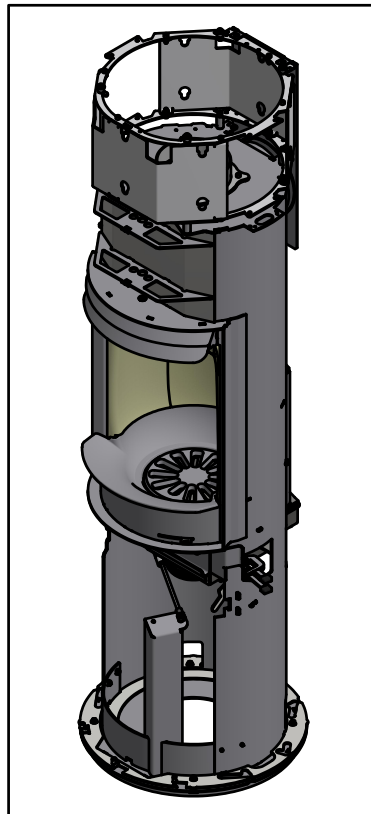

Spare parts: Scan 84, Classic maxi

Korpus Page: 2-8

Mantle Page: 10

Modern door Page: 9

Accessories

Page: 11-12

Date: 29-06-2022

Constructed /Changed by: rin/sr

Date: 29-06-2022	Constructed /Changed by: rin/sr	SCAN A/S DK-5492 Vissenbjerg©
Drawing number: 90184104		

Spare parts: Scan 84, Classic maxi

Date: 29-06-2022	Constructed /Changed by: rin/sr
Drawing number: 90184104	

SCAN A/S
DK-5492 Vissenbjerg©

Spare parts: Scan 84, Classic maxi

Date: 29-06-2022	Constructed /Changed by: rin/sr
Drawing number: 90184104	

SCAN A/S
DK-5492 Vissenbjerg©

Spare parts: Scan 84, Classic maxi