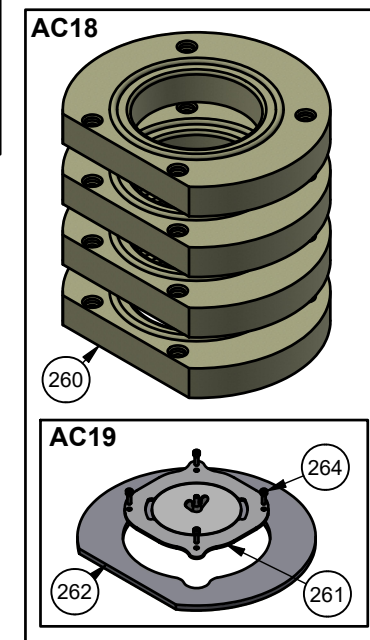

Date: 29-06-2022	Constructed /Changed by: rin/sr	SCAN A/S DK-5492 Vissenbjerg©
Drawing number: 90184104		

Spare parts: Scan 84, Classic maxi

Korpus Scan 84-3/4

POS.	ART. NO.	SALES NO.	NAME	LEGTH	QTY.
1	10045969		Adjustment screw 19x19 - M8 x 30		4
2		51046852	Ash drawer		1
3	10046005		Ball head M6, Ø10 (item nr. 4597)		2
4	10007726		Bearing, SKF 625 - 2Z/C3 (ø16xø5x5mm)		2
5		51046796	Kit vermiculite		1
6	10045475		Bushing, handle for riddling grate		2
7	10059758		bushings for high version		4
8		51046797	Castiron buttom		1
9	10060387		Closed combustion box		1
10	10058191		Closing lever for ash drawer		1
11	10059986		Combustion chamber, assembly		1
12	12054891		Connecting piece for tube inside. SC 83		1
13		51046851	Conneting piece, welded		1
14		51046855	Cover for flue outlet		2
15			Cover plate for cleaning the burnchamber		3
16	10045971		Cylinder pin ø6*30, stainless steel, A2		1
17	12059474		ECO-Label, Scan 84		1
18	12060996		ECO-Label, Scan 84 UK		1
19	10004954		Spring washers, curved, ø8/Ø15x0,5 HFC 1245		1
20	10004960		Flangebushing LEPCMF 06084 B		2
21	10004953		Flangenut w. ripp M5 (DIN 6923)		7
22		51046817	Gas spring SC 83/84		1
23		51046819	Gasdamper attachment		1
24		51046914	Gasket for cast iron buttom		1
25	10045966		Gasket for combustion box, ceramic paper		1
26		51046849	Gasket for connectingpiece		2
27	10046125		Gasket for fresh air adapter		1
28	10059730		Handle for riddling grate		1
29	10046446		Heat shield for air lib		1
30	12061045		Heat shield high version		1
31	10004753		Hex head screw with flange, M5 x 10, black		1
32	10004788		Hex head screw with flange, M5 x 16, black		1
33	10004798		Hex socket button head w. flange, M5 x 20		2
34	10004791		Hex socket button head, M5 x 8 (quality 10.9)		1
35	10004783		Hex socket button head, M5 x 10		1
36	10059742		Hex socket flat head, M5 x 12, black		2