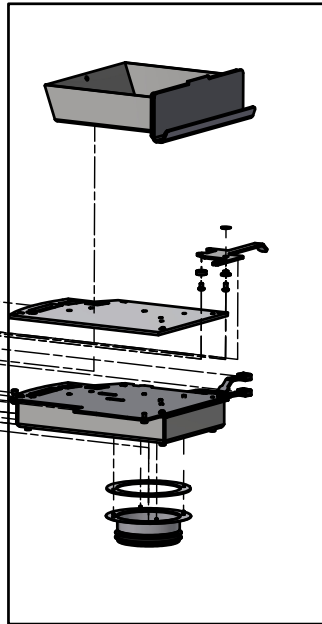

Page 3

Page 4

Page 5

Page 6

Page 7

Date: 29-06-2022	Constructed /Changed by: rin/sr	SCAN A/S DK-5492 Vissenbjerg©
Drawing number: 90184104