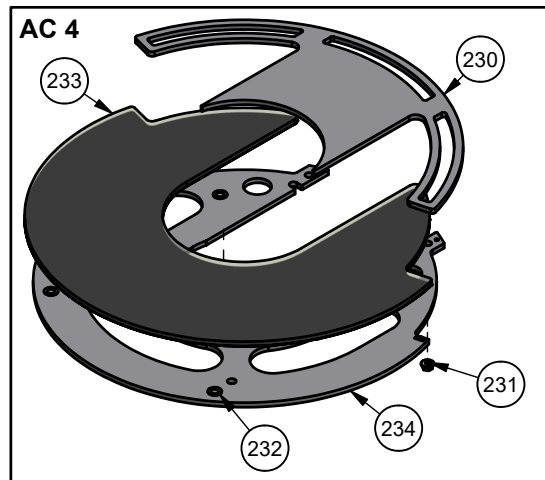

Date: 29-06-2022	Constructed /Changed by: rin/sr	SCAN A/S DK-5492 Vissenbjerg©
Drawing number: 90184104