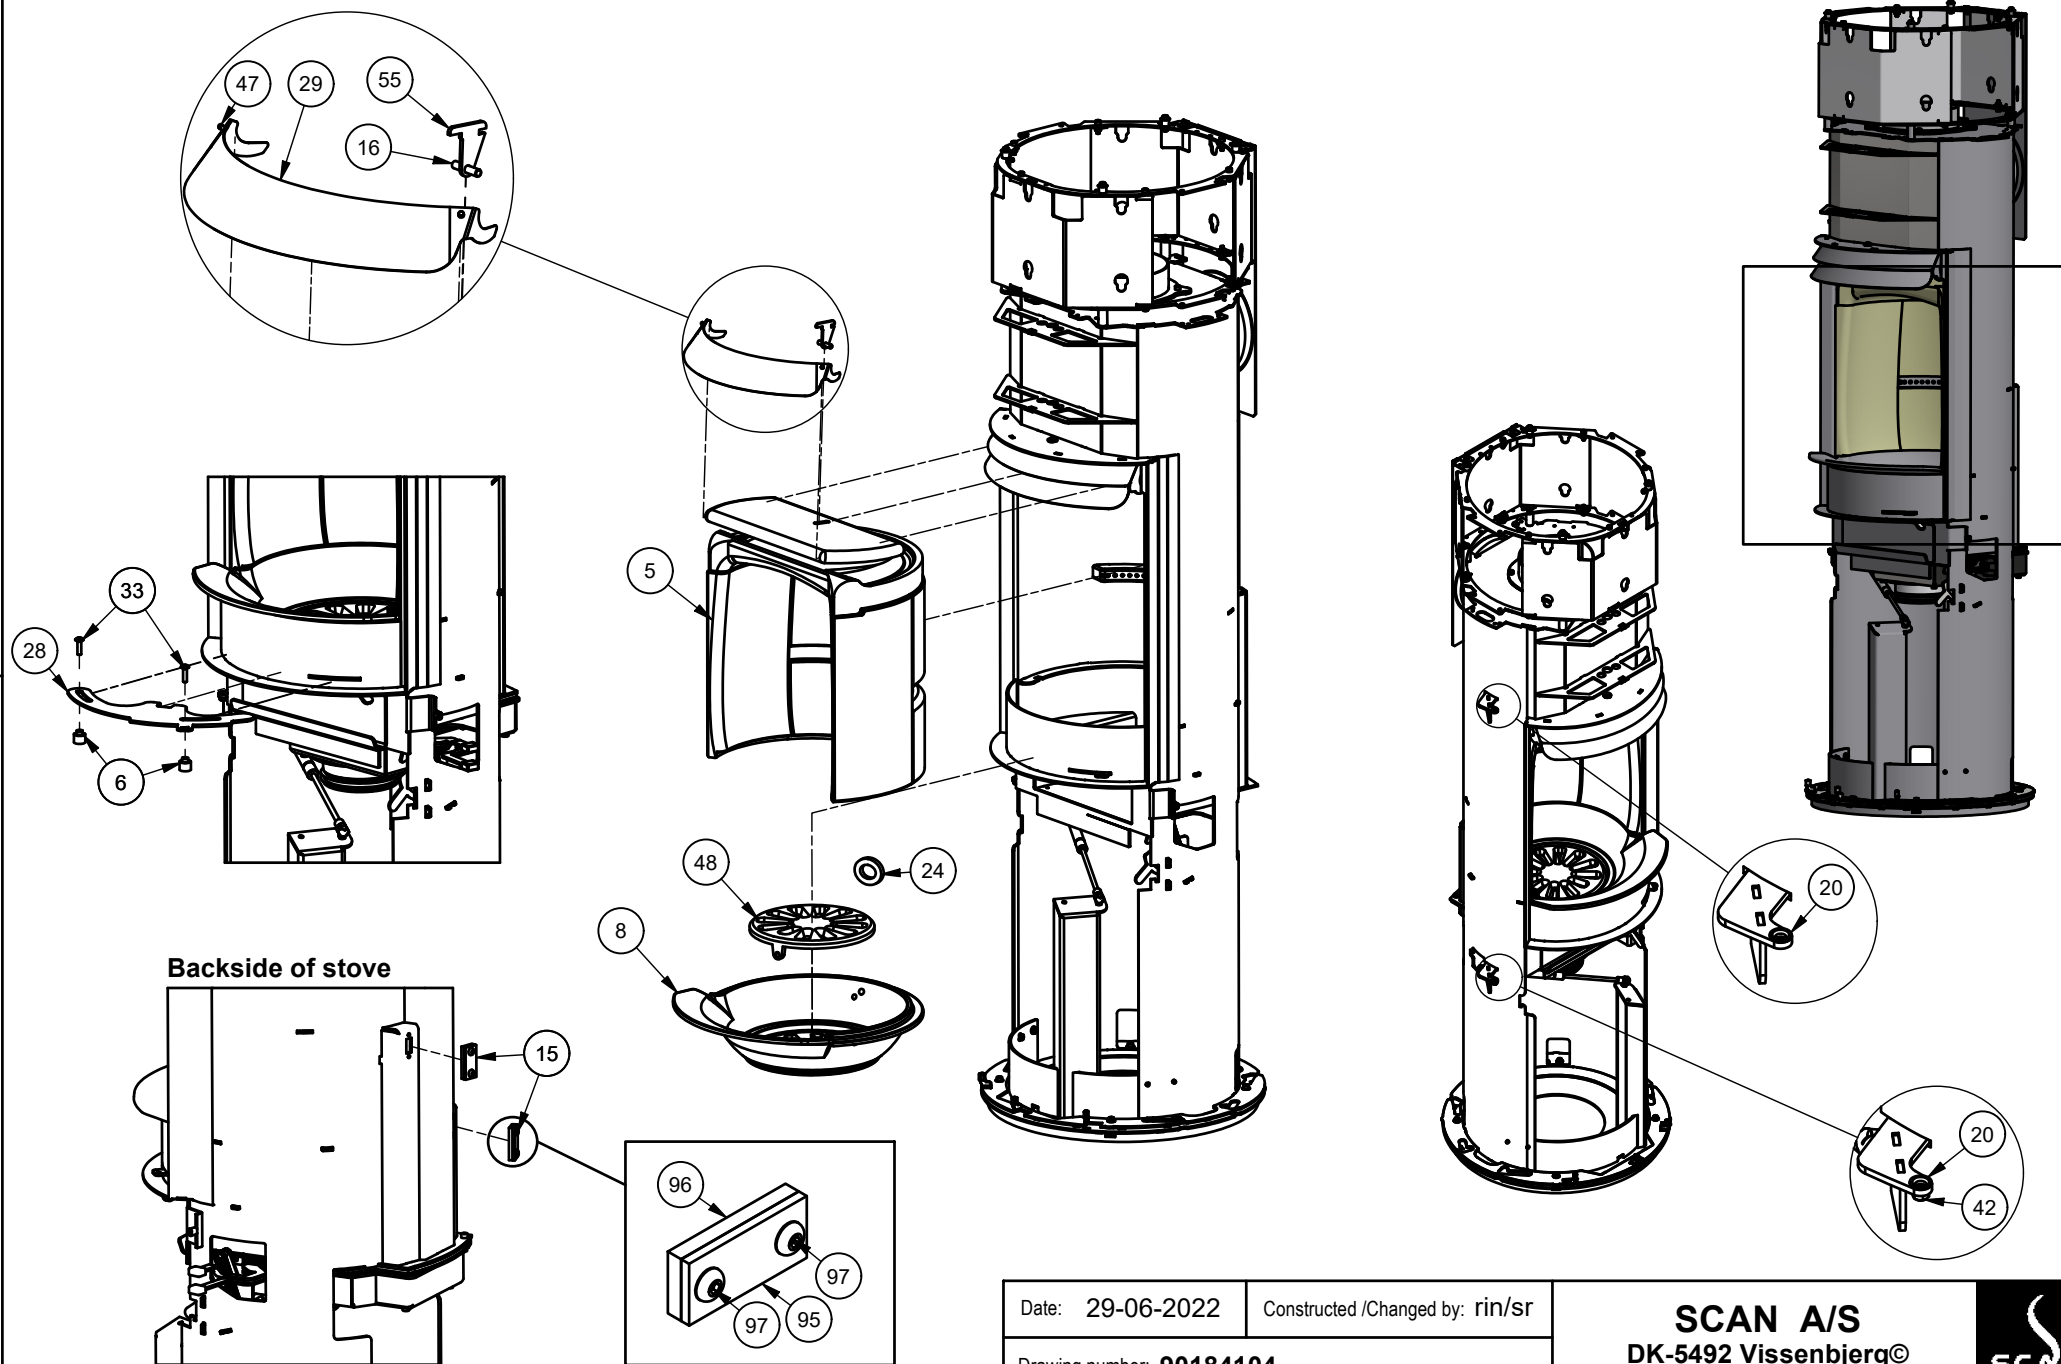

Spare parts: Scan 84, Classic maxi

Date: 29-06-2022	Constructed /Changed by: rin/sr	SCAN A/S DK-5492 Vissenbjerg©
Drawing number: 90184104