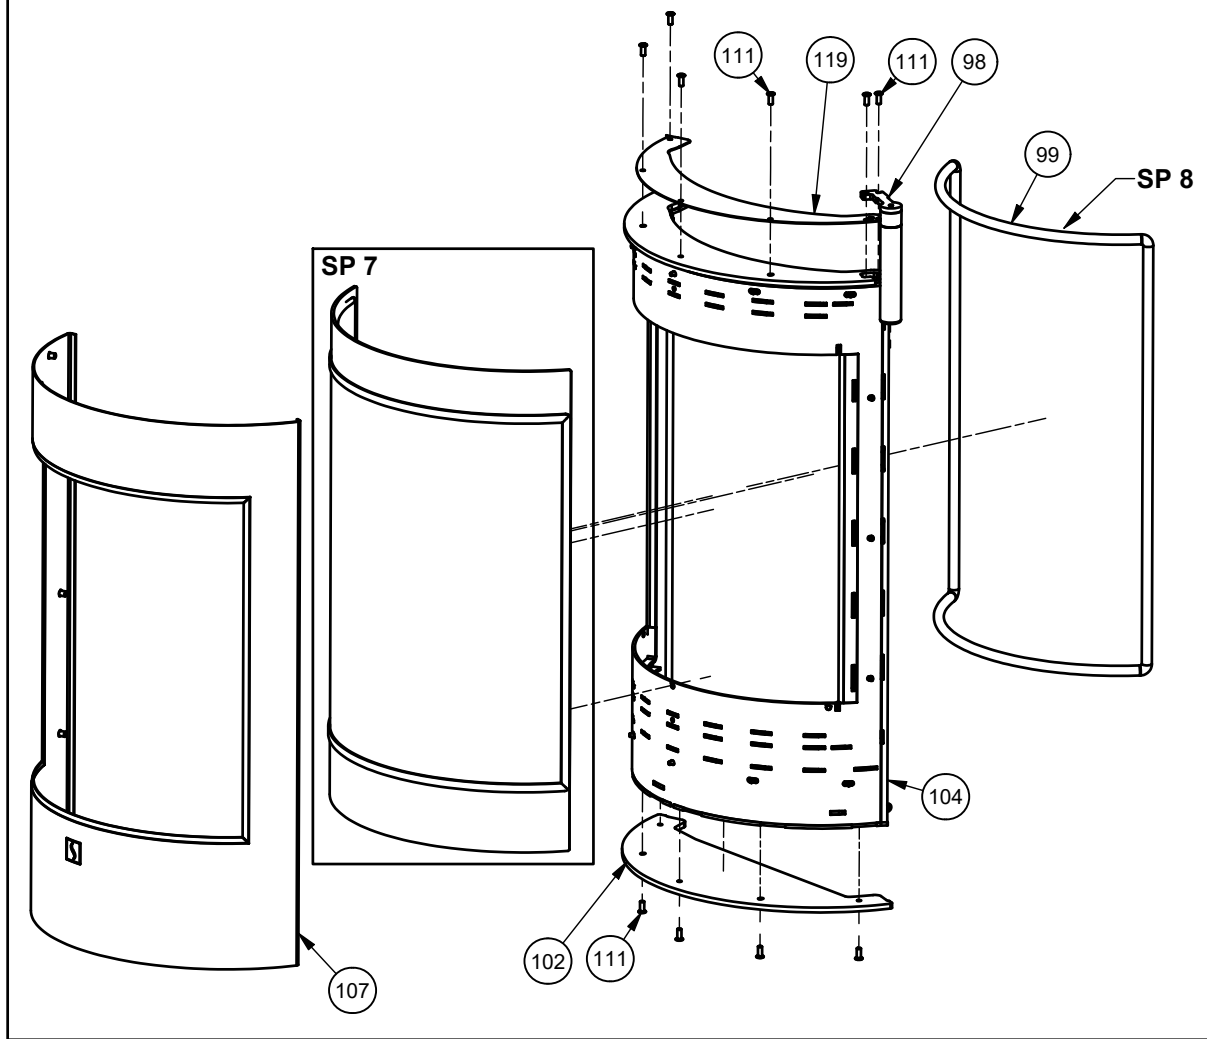

Spare parts: Scan 84, Classic maxi

SP 5

Date: 29-06-2022	Constructed /Changed by: rin/sr	SCAN A/S DK-5492 Vissenbjerg©	
Drawing number: 90184104