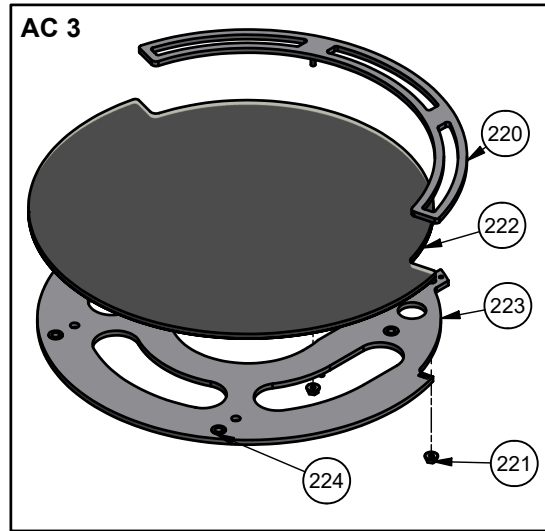

Date: 29-06-2022	Constructed /Changed by: rin/sr	SCAN A/S DK-5492 Vissenbjerg©
Drawing number: 90184104