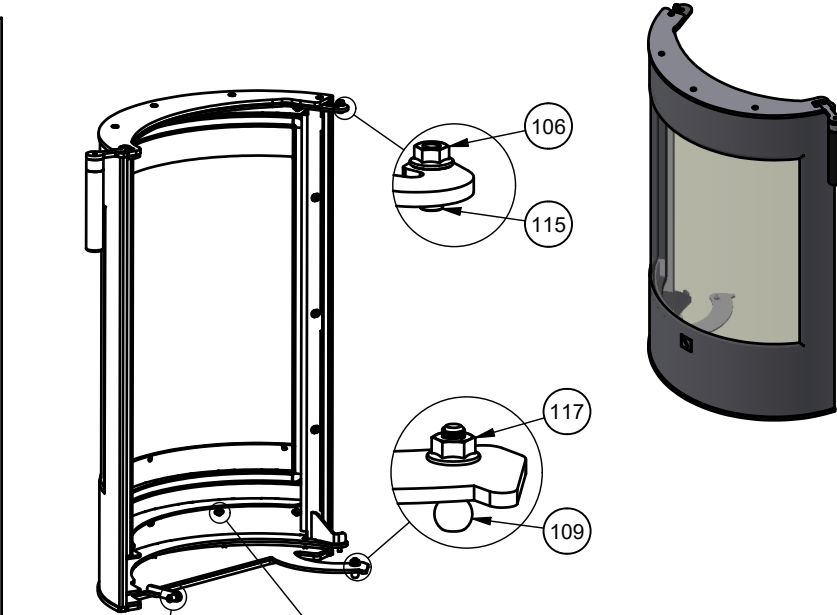

Spare parts: Scan 84, Classic maxi

SP 5

Date: 29-06-2022	Constructed /Changed by: rin/sr	SCAN A/S DK-5492 Vissenbjerg©	
Drawing number: 90184104