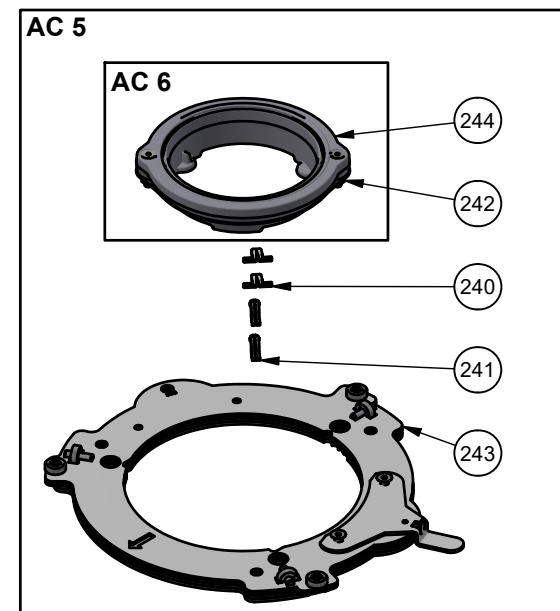

Date: 29-06-2022	Constructed /Changed by: rin/sr	SCAN A/S DK-5492 Vissenbjerg©
Drawing number: 90184104