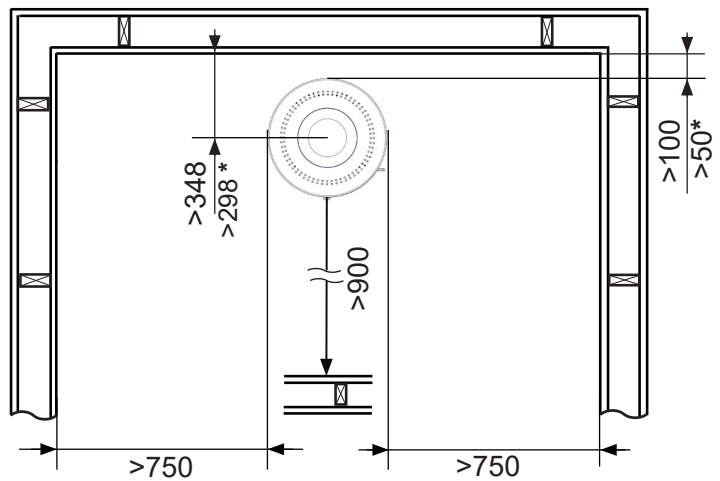

Safety distances

ORIGO EXCLUSIVE

 Nordpeis

-  = Brannmur/ Brandmur/ Firewall/ Hitzenschutzwand / Mur parfeu / Parete non combustibile / Palomuri
-  = Brennbar materiale/ Brännbart material/ Combustible material / Brennbare Material / Matières combustibles/ Parete combustibile / Tulenarka materiaali

GB * = Only applicable with insulated chimney

-  Height of the firewall > 1100 mm (45°)
-  Height of the firewall > 1500 mm (90° back)
-  Height of the firewall > 1250 mm (90° side)