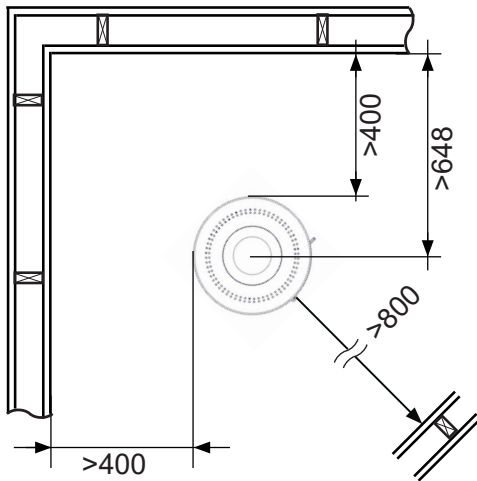

Safety distances

ORIGO EXCLUSIVE

 Nordpeis

-  = Brannmur/ Brandmur/ Firewall/ Hitzenschutzwand / Mur parfeu / Parete non combustibile / Palomuri
-  = Brennbar materiale/ Brännbart material/ Combustible material / Brennbare Material / Matières combustibles/ Parete combustibile / Tulenarka materiaali

GB * = Only applicable with insulated chimney

-  Height of the firewall > 1100 mm (45°)
-  Height of the firewall > 1500 mm (90° back)
-  Height of the firewall > 1250 mm (90° side)