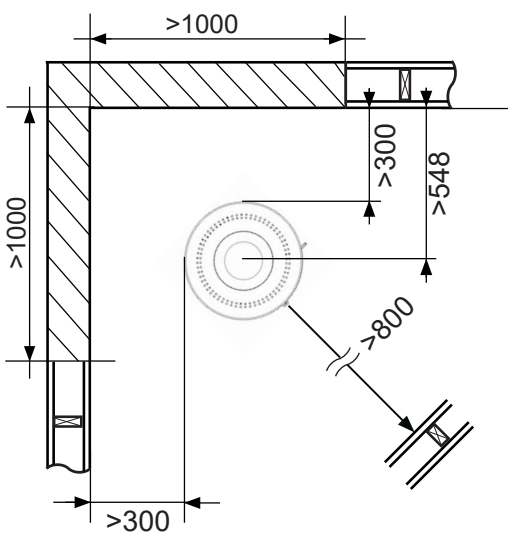

Safety distances

ORIGO EXCLUSIVE

 Nordpeis

-  = Brannmur/ Brandmur/ Firewall/ Hitzenschutzwand / Mur parfeu / Parete non combustibile / Palomuri
-  = Brennbar materiale/ Brännbart material/ Combustible material / Brennbare Material / Matières combustibles/ Parete combustibile / Tulenarka materiaali

GB * = Only applicable with insulated chimney

-  Height of the firewall > 1100 mm (45°)
-  Height of the firewall > 1500 mm (90° back)
-  Height of the firewall > 1250 mm (90° side)