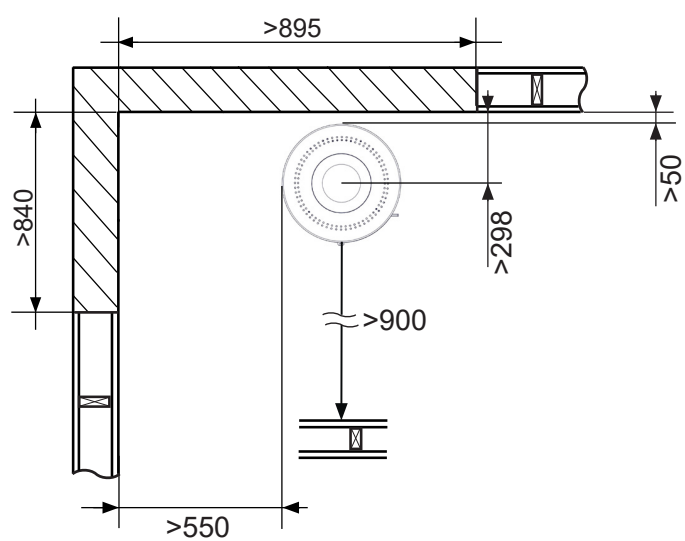

Safety distances

ORIGO EXCLUSIVE

 Nordpeis

-  = Brannmur/ Brandmur/ Firewall/ Hitzenschutzwand / Mur parfeu / Parete non combustibile / Palomuri
-  = Brennbar materiale/ Brännbart material/ Combustible material / Brennbare Material / Matières combustibles/ Parete combustibile / Tulenarka materiaali

GB * = Only applicable with insulated chimney

-  Height of the firewall > 1100 mm (45°)
-  Height of the firewall > 1500 mm (90° back)
-  Height of the firewall > 1250 mm (90° side)